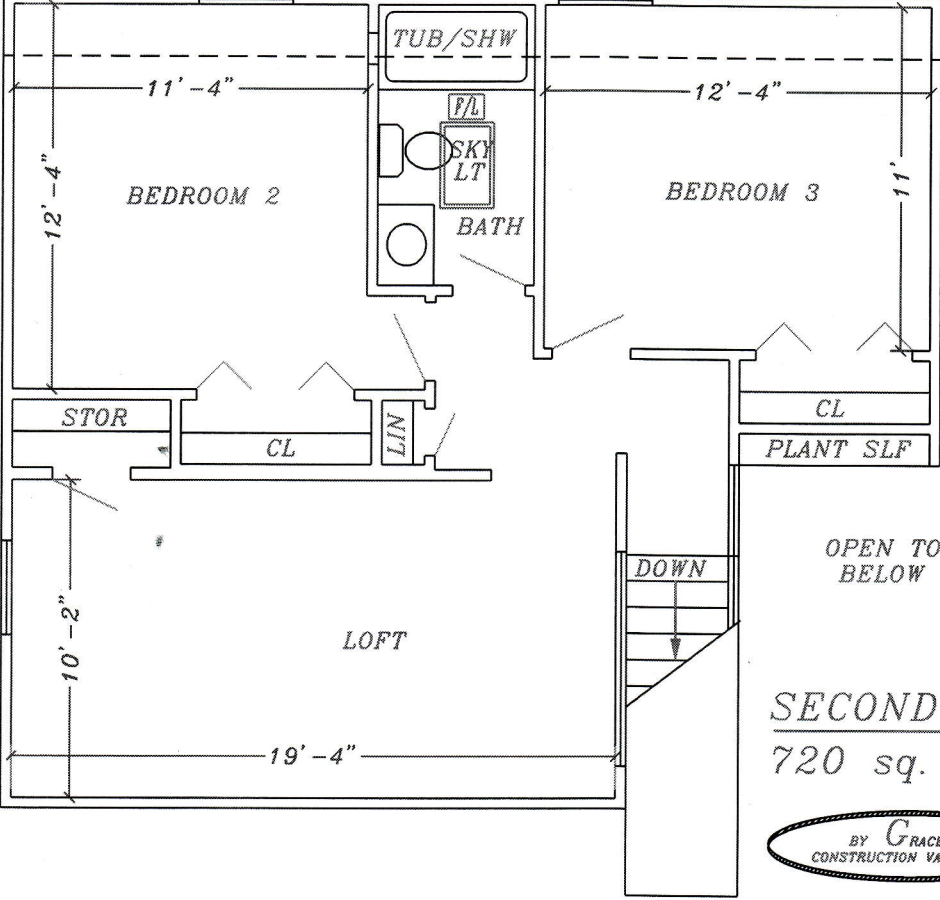

FIRST FLOOR

1596 sq. ft.

"THE VOYAGER"

2316 sq. ft. Total Living Space
 140 sq. ft. Unfinished Space
 135 sq. ft. Covered Porch
 180 sq. ft. Deck

OPEN TO BELOW

SECOND FLOOR

720 sq. ft.